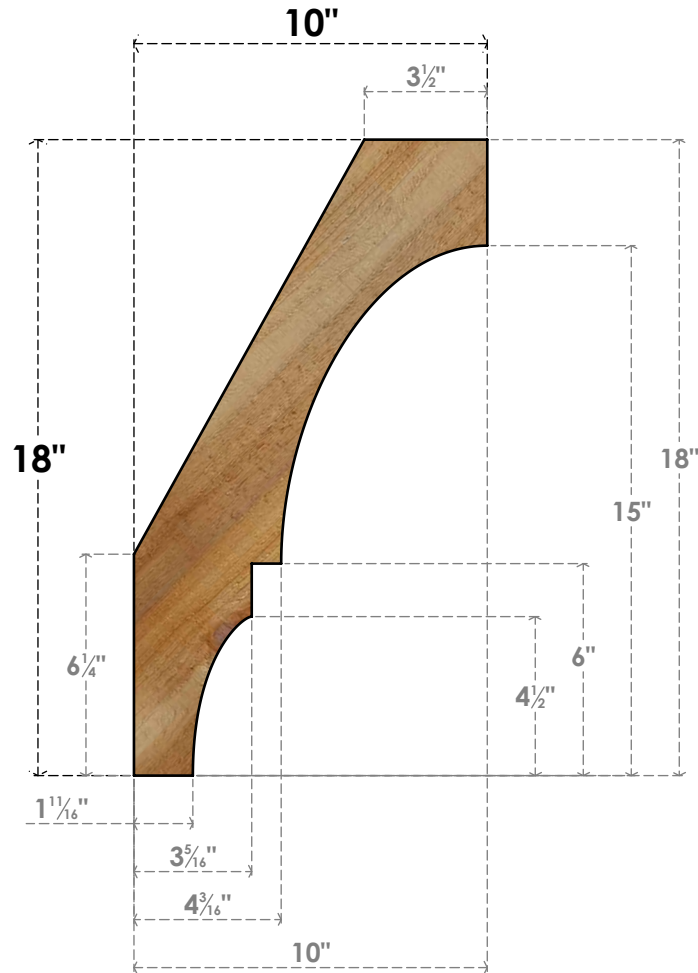

BRC06X10X18BOA00RWR

6"W X 10"D X 18"H BALBOA ROUGH SAWN BRACE, WESTERN RED CEDAR

SIDE

FRONT

EKENA MILLWORK
 2300 WEST MAIN ST.
 CLARKSVILLE, TX 75426
 TOLL FREE: 866-607-0453
 WWW.EKENAMILLWORK.COM

NOTES

1. INSTALLATION TO BE COMPLETED IN ACCORDANCE WITH MANUFACTURER'S SPECIFICATIONS.
2. DRAWING MAY NOT BE TO SCALE
3. THIS DRAWING IS INTENDED FOR DESIGN AND PLANNING PURPOSES ONLY.
4. ALL INFORMATION CONTAINED HEREIN WAS CURRENT AT THE TIME OF DEVELOPMENT BUT MUST BE REVIEWED AND APPROVED BY THE PRODUCT MANUFACTURER TO BE CONSIDERED ACCURATE.
5. PRODUCTS ARE NOT KILN DRIED. THIS ITEM IS UNIQUE AND WILL CONTAIN THE NATURAL VARIATIONS THAT THE WOOD SPECIES OFFERS. THIS MAY RESULT IN VARIATIONS UP TO 1/4"