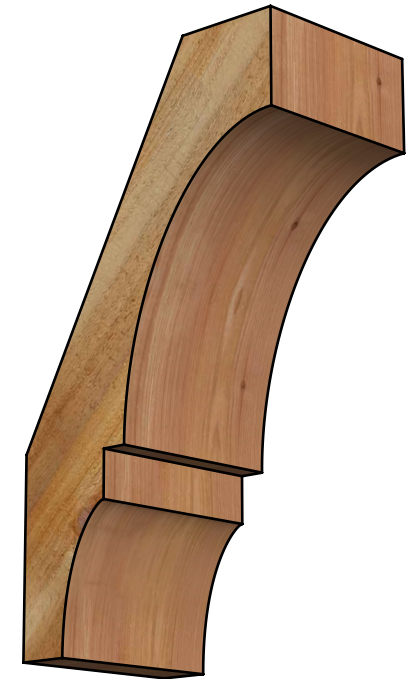

BRC06X10X18BOA00RWR

6"W X 10"D X 18"H BALBOA ROUGH SAWN BRACE, WESTERN RED CEDAR

SIDE

FRONT

EKENA MILLWORK
 2300 WEST MAIN ST.
 CLARKSVILLE, TX 75426
 TOLL FREE: 866-607-0453
 WWW.EKENAMILLWORK.COM

NOTES

1. INSTALLATION TO BE COMPLETED IN ACCORDANCE WITH MANUFACTURER'S SPECIFICATIONS.
2. DRAWING MAY NOT BE TO SCALE
3. THIS DRAWING IS INTENDED FOR DESIGN AND PLANNING PURPOSES ONLY.
4. ALL INFORMATION CONTAINED HEREIN WAS CURRENT AT THE TIME OF DEVELOPMENT BUT MUST BE REVIEWED AND APPROVED BY THE PRODUCT MANUFACTURER TO BE CONSIDERED ACCURATE.
5. PRODUCTS ARE NOT KILN DRIED. THIS ITEM IS UNIQUE AND WILL CONTAIN THE NATURAL VARIATIONS THAT THE WOOD SPECIES OFFERS. THIS MAY RESULT IN VARIATIONS UP TO 1/4"